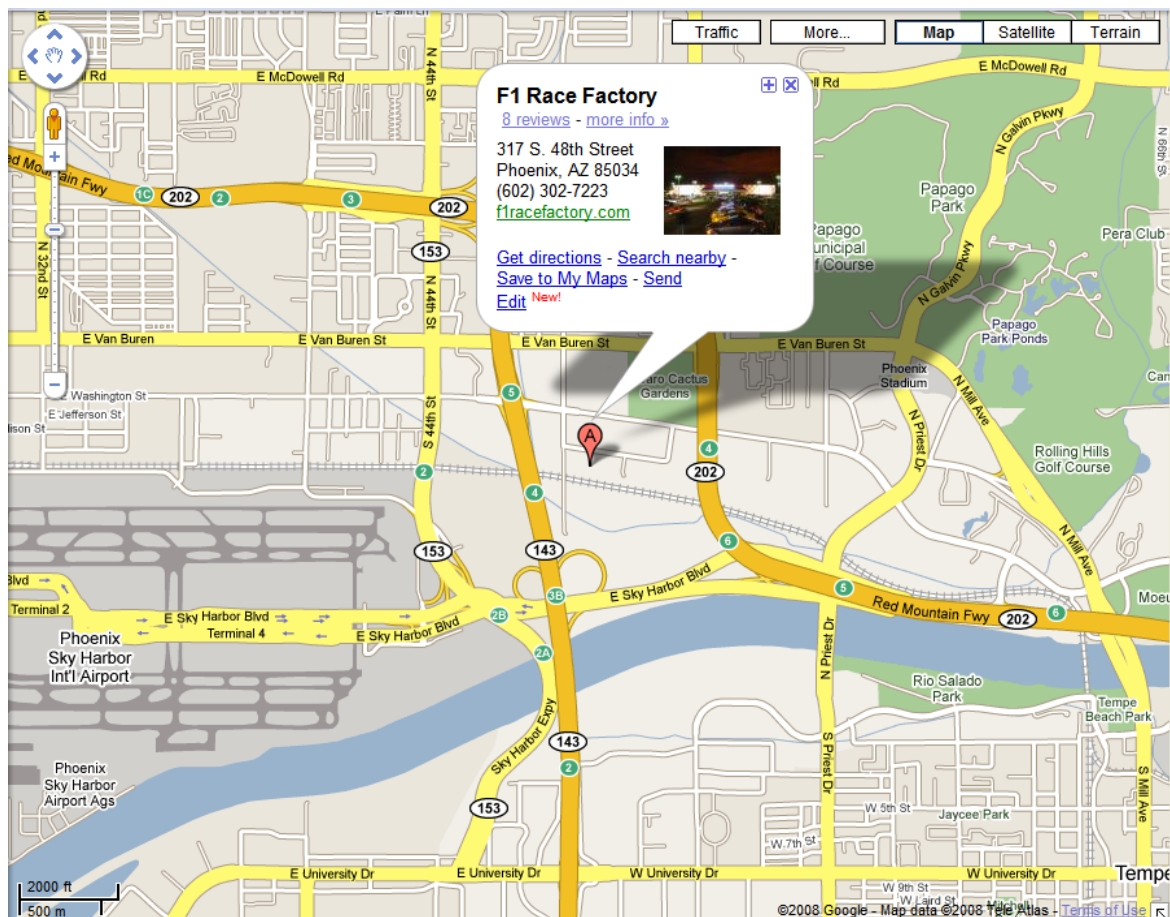

F1 RACE FACTORY

317 S. 48th Street, Phoenix AZ 85034

DIRECTIONS

East Valley

US 60 West to I-10, I-10 West to Hwy 143, Hwy 143 North to Washington exit, turn right onto Washington, turn right onto 48th St.

North Valley

Hwy 101 South to Hwy 202, Hwy 202 West to Van Buren/52nd Street exit, turn left onto Van Buren, turn left onto 48th St.

West Valley

I-10 East to Hwy 202, Hwy 202 East to Hwy 143, Hwy 143 South to Washington exit, turn left onto Washington, turn right onto 48th St.

South Valley

I-10 West to Hwy 143, Hwy 143 North to Washington exit, turn right onto Washington, turn right onto 48th St.